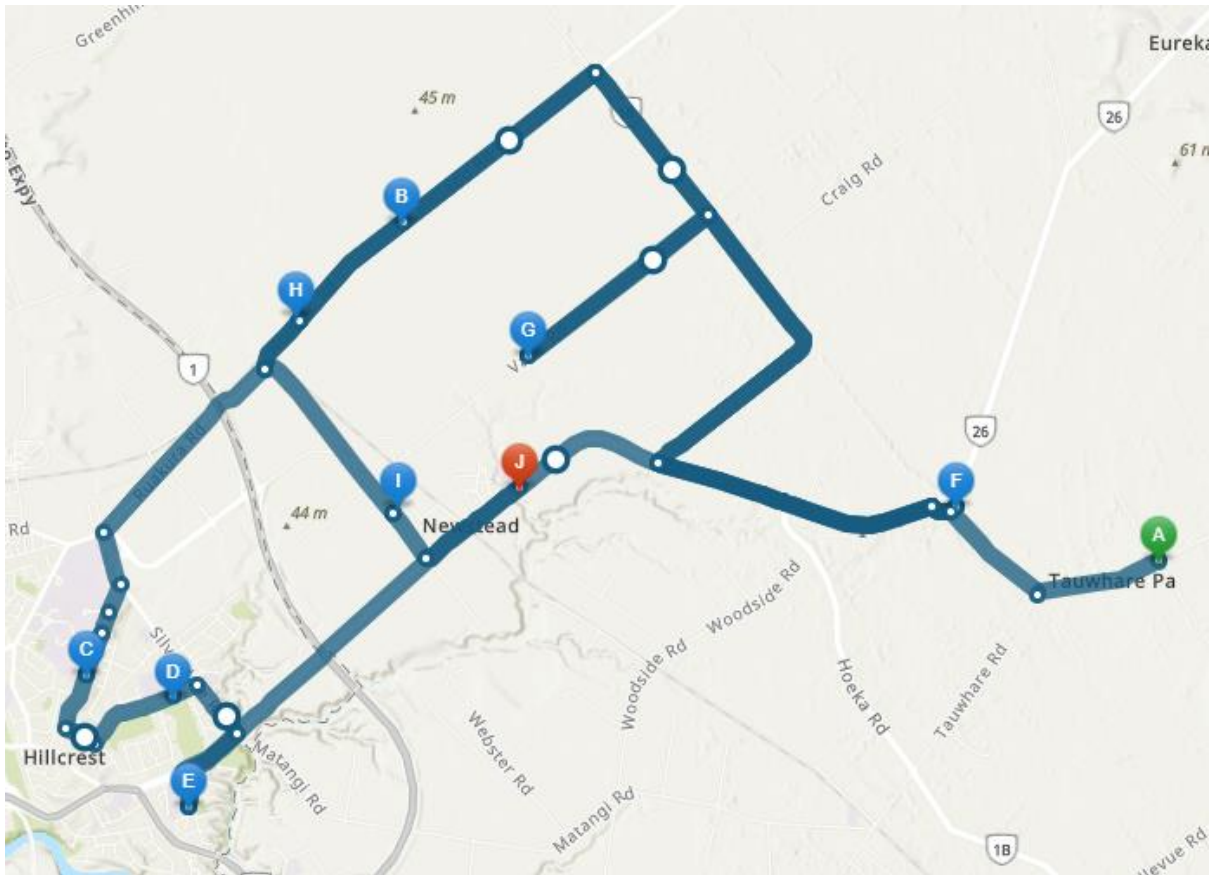

## D030515 AM

Route and directions for D030515\_AM\_ACTIVE

### Route Details

- 46.98km

### Directions

1.  Start at the intersection of Ringer Rd and Tauwhare Rd
2.  Go west on Tauwhare Rd toward Ringer Rd
3.  Make a sharp right on Platt Rd
4.  Turn left on SH 26
5.  Turn right on Marshmeadow Rd (SH 1B)
6.  Turn left on Holland Rd (SH 1B)
7.  Continue southwest on Holland Rd
8.  Turn right on Ruakura Rd
9.  At the roundabout, take the first exit onto Silverdale Rd
10.  Turn right on Hillcrest Rd
11.  At the roundabout, take the first exit onto Hillcrest Rd
12.  At the roundabout, take the second exit onto Hillcrest Rd